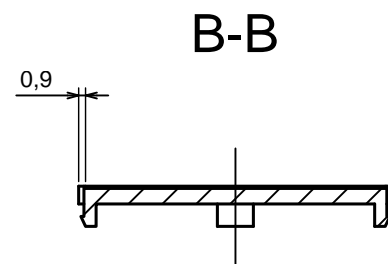

All rights reserved, Copyright Kradox 2016

Product model Enclosure Z109 - base

Format: A3 Material: PS, ABS

Scale 1:1 Tolerance: +/- 0.5

|  |                        |
|--|------------------------|
| All rights reserved, Copyright Kradox 2016 |                        |
| Product model                              | Enclosure Z109 - cover |
| Format: A3                                 | Material: PS, ABS      |
| Scale 1:1                                  | Tolerance: +/- 0.5     |