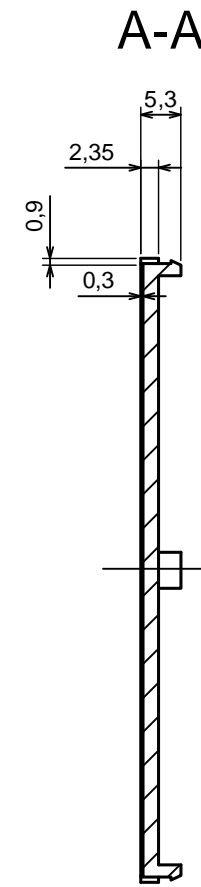

|  |                           |   |
|--|---------------------------|---|
| All rights reserved, Copyright Kradox 2016 |                           |   |
| Product model                              | Enclosure Z109 - assembly |   |
| Format: A3                                 | Material: PS, ABS         |  |
| Scale 1:1                                  | Tolerance: +/- 0.5        |   |

All rights reserved, Copyright Kradox 2016

Product model Enclosure Z109 - base

Format: A3 Material: PS, ABS

Scale 1:1 Tolerance: +/- 0.5

|  |                        |
|--|------------------------|
| All rights reserved, Copyright Kradox 2016 |                        |
| Product model                              | Enclosure Z109 - cover |
| Format: A3                                 | Material: PS, ABS      |
| Scale 1:1                                  | Tolerance: +/- 0.5     |

|  |                         |   |
|--|-------------------------|---|
| All rights reserved, Copyright Kradox 2016 |                         |   |
| Product model                              | Enclosure Z109 - filter |   |
| Format: A3                                 | Material: PS, ABS       |  |
| Scale 1:1                                  | Tolerance: +/- 0.5      |   |

|  |                       |   |
|--|-----------------------|---|
| All rights reserved, Copyright Kradex 2016 |                       |   |
| Product model                              | Enclosure Z109 - hook |   |
| Format: A3                                 | Material: PS, ABS     |  |
| Scale 2:1                                  | Tolerance: +/- 0.5    |   |