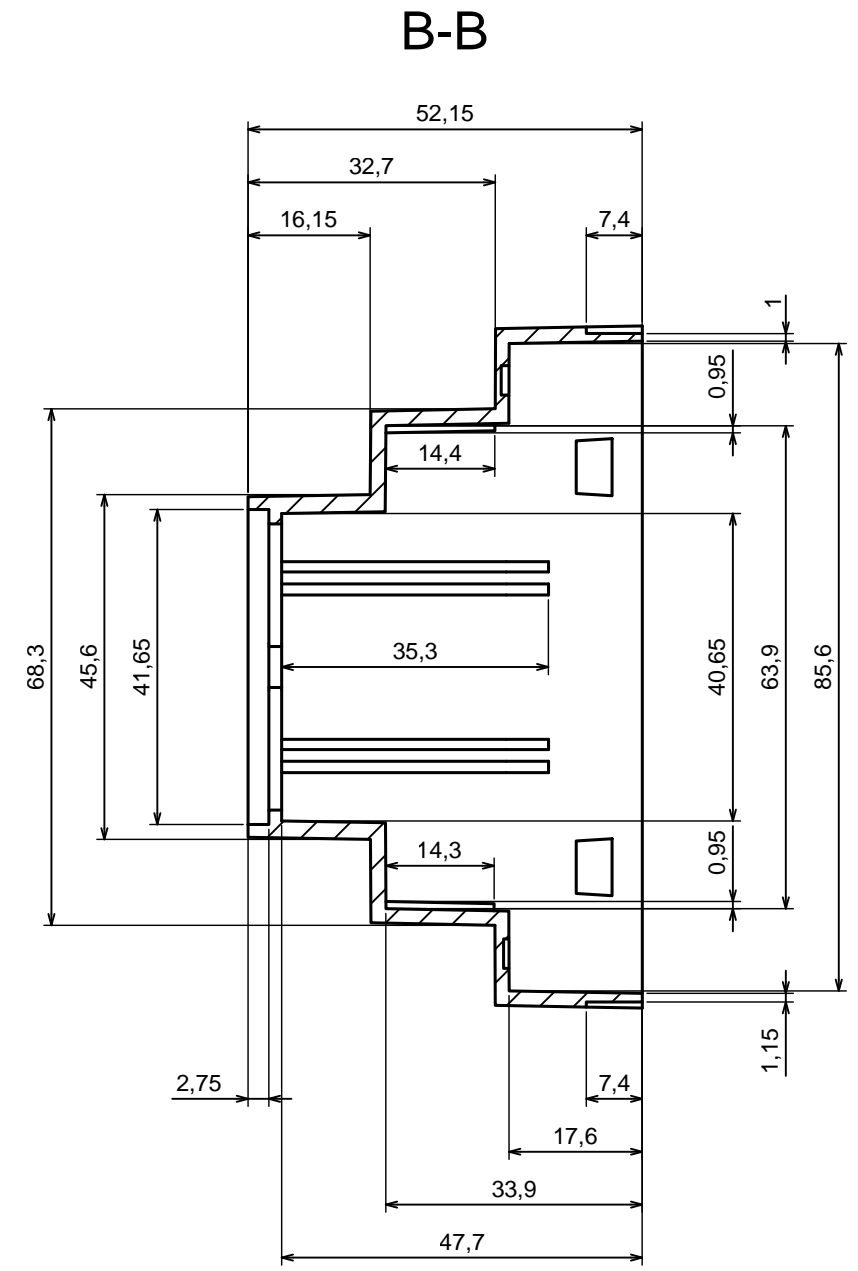

|  |                           |   |
|--|---------------------------|---|
| All rights reserved, Copyright Kradox 2016 |                           |   |
| Product model                              | Enclosure Z109 - assembly |   |
| Format: A3                                 | Material: PS, ABS         |  |
| Scale 1:1                                  | Tolerance: +/- 0.5        |   |

All rights reserved, Copyright Kradox 2016

Product model Enclosure Z109 - base

Format: A3 Material: PS, ABS

Scale 1:1 Tolerance: +/- 0.5

|  |                        |
|--|------------------------|
| All rights reserved, Copyright Kradox 2016 |                        |
| Product model                              | Enclosure Z109 - cover |
| Format: A3                                 | Material: PS, ABS      |
| Scale 1:1                                  | Tolerance: +/- 0.5     |

|  |                         |   |
|--|-------------------------|---|
| All rights reserved, Copyright Kradox 2016 |                         |   |
| Product model                              | Enclosure Z109 - filter |   |
| Format: A3                                 | Material: PS, ABS       |  |
| Scale 1:1                                  | Tolerance: +/- 0.5      |   |

|  |                       |   |
|--|-----------------------|---|
| All rights reserved, Copyright Kradex 2016 |                       |   |
| Product model                              | Enclosure Z109 - hook |   |
| Format: A3                                 | Material: PS, ABS     |  |
| Scale 2:1                                  | Tolerance: +/- 0.5    |   |