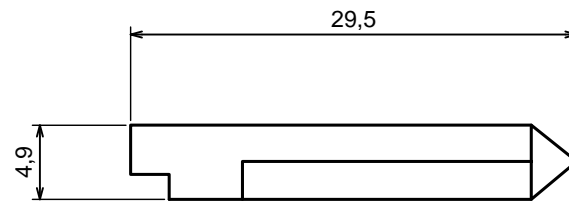

All rights reserved, Copyright Kradox 2016

Product model Enclosure Z109 - base

Format: A3 Material: PS, ABS

Scale 1:1 Tolerance: +/- 0.5

|  |                        |
|--|------------------------|
| All rights reserved, Copyright Kradox 2016 |                        |
| Product model                              | Enclosure Z109 - cover |
| Format: A3                                 | Material: PS, ABS      |
| Scale 1:1                                  | Tolerance: +/- 0.5     |

|  |                         |   |
|--|-------------------------|---|
| All rights reserved, Copyright Kradox 2016 |                         |   |
| Product model                              | Enclosure Z109 - filter |   |
| Format: A3                                 | Material: PS, ABS       |  |
| Scale 1:1                                  | Tolerance: +/- 0.5      |   |