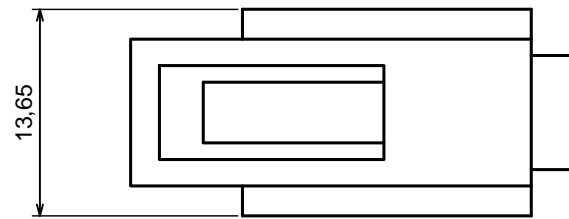

All rights reserved, Copyright Kradox 2016

Product model Enclosure Z109 - base

Format: A3 Material: PS, ABS

Scale 1:1 Tolerance: +/- 0.5

|  |                        |
|--|------------------------|
| All rights reserved, Copyright Kradox 2016 |                        |
| Product model                              | Enclosure Z109 - cover |
| Format: A3                                 | Material: PS, ABS      |
| Scale 1:1                                  | Tolerance: +/- 0.5     |

|  |                         |   |
|--|-------------------------|---|
| All rights reserved, Copyright Kradox 2016 |                         |   |
| Product model                              | Enclosure Z109 - filter |   |
| Format: A3                                 | Material: PS, ABS       |  |
| Scale 1:1                                  | Tolerance: +/- 0.5      |   |