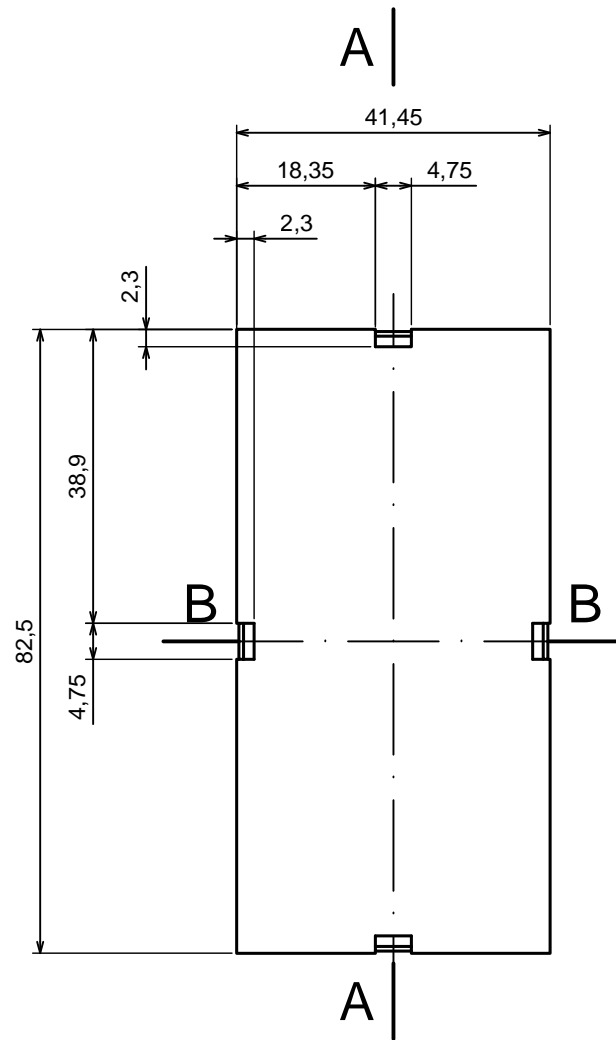

|  |                           |   |
|--|---------------------------|---|
| All rights reserved, Copyright Kradox 2016 |                           |   |
| Product model                              | Enclosure Z109 - assembly |   |
| Format: A3                                 | Material: PS, ABS         |  |
| Scale 1:1                                  | Tolerance: +/- 0.5        |   |

All rights reserved, Copyright Kradox 2016

Product model Enclosure Z109 - base

Format: A3 Material: PS, ABS

Scale 1:1 Tolerance: +/- 0.5

|  |                        |
|--|------------------------|
| All rights reserved, Copyright Kradox 2016 |                        |
| Product model                              | Enclosure Z109 - cover |
| Format: A3                                 | Material: PS, ABS      |
| Scale 1:1                                  | Tolerance: +/- 0.5     |

|  |                         |   |
|--|-------------------------|---|
| All rights reserved, Copyright Kradox 2016 |                         |   |
| Product model                              | Enclosure Z109 - filter |   |
| Format: A3                                 | Material: PS, ABS       |  |
| Scale 1:1                                  | Tolerance: +/- 0.5      |   |

|  |                       |   |
|--|-----------------------|---|
| All rights reserved, Copyright Kradex 2016 |                       |   |
| Product model                              | Enclosure Z109 - hook |   |
| Format: A3                                 | Material: PS, ABS     |  |
| Scale 2:1                                  | Tolerance: +/- 0.5    |   |