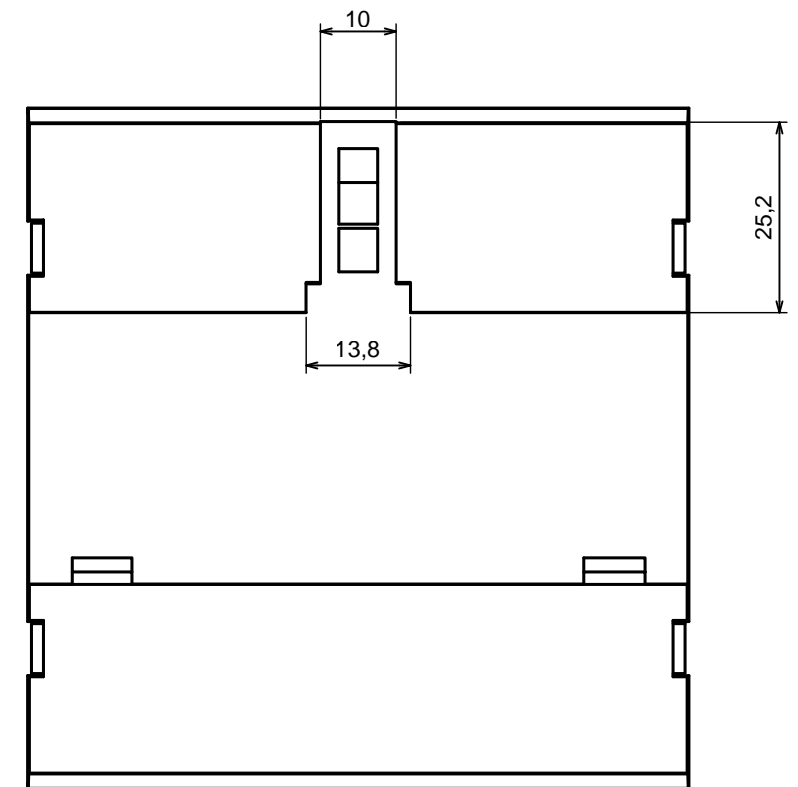

|  |                           |   |
|--|---------------------------|---|
| All rights reserved, Copyright Kradox 2016 |                           |   |
| Product model                              | Enclosure Z109 - assembly |   |
| Format: A3                                 | Material: PS, ABS         |  |
| Scale 1:1                                  | Tolerance: +/- 0.5        |   |

All rights reserved, Copyright Kradox 2016

Product model Enclosure Z109 - base

Format: A3 Material: PS, ABS

Scale 1:1 Tolerance: +/- 0.5

|  |                        |
|--|------------------------|
| All rights reserved, Copyright Kradox 2016 |                        |
| Product model                              | Enclosure Z109 - cover |
| Format: A3                                 | Material: PS, ABS      |
| Scale 1:1                                  | Tolerance: +/- 0.5     |

|  |                         |   |
|--|-------------------------|---|
| All rights reserved, Copyright Kradox 2016 |                         |   |
| Product model                              | Enclosure Z109 - filter |   |
| Format: A3                                 | Material: PS, ABS       |  |
| Scale 1:1                                  | Tolerance: +/- 0.5      |   |

|  |                       |   |
|--|-----------------------|---|
| All rights reserved, Copyright Kradex 2016 |                       |   |
| Product model                              | Enclosure Z109 - hook |   |
| Format: A3                                 | Material: PS, ABS     |  |
| Scale 2:1                                  | Tolerance: +/- 0.5    |   |