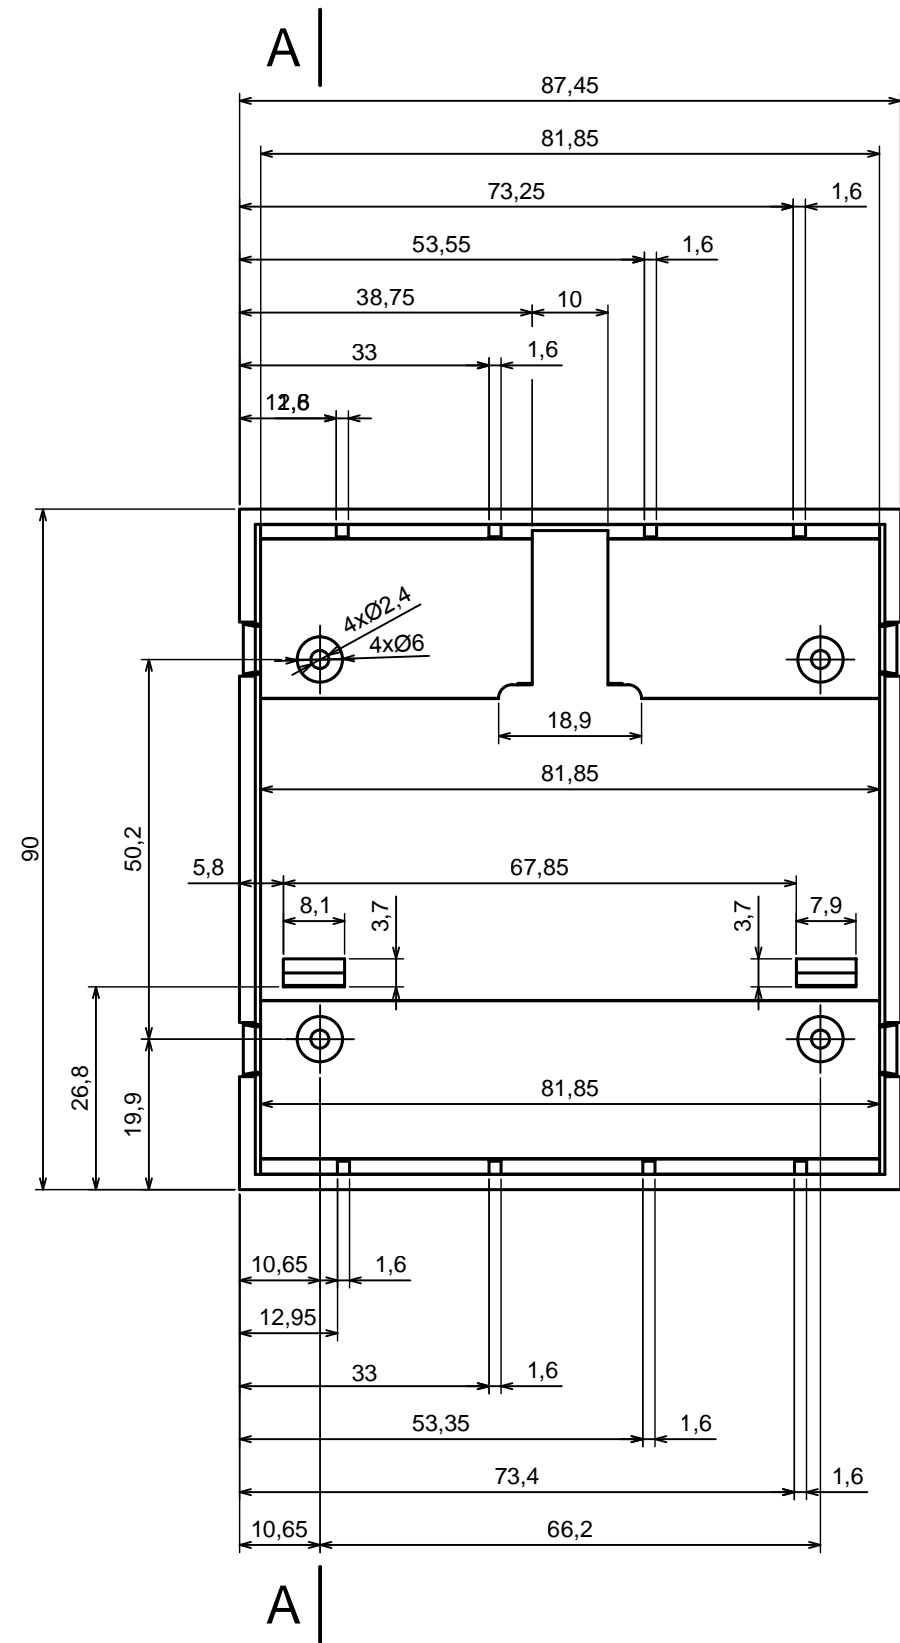

|  |                           |   |
|--|---------------------------|---|
| All rights reserved, Copyright Kradox 2016 |                           |   |
| Product model                              | Enclosure Z109 - assembly |   |
| Format: A3                                 | Material: PS, ABS         |  |
| Scale 1:1                                  | Tolerance: +/- 0.5        |   |

All rights reserved, Copyright Kradox 2016

Product model Enclosure Z109 - base

Format: A3 Material: PS, ABS

Scale 1:1 Tolerance: +/- 0.5

|  |                        |
|--|------------------------|
| All rights reserved, Copyright Kradox 2016 |                        |
| Product model                              | Enclosure Z109 - cover |
| Format: A3                                 | Material: PS, ABS      |
| Scale 1:1                                  | Tolerance: +/- 0.5     |

|  |                         |   |
|--|-------------------------|---|
| All rights reserved, Copyright Kradox 2016 |                         |   |
| Product model                              | Enclosure Z109 - filter |   |
| Format: A3                                 | Material: PS, ABS       |  |
| Scale 1:1                                  | Tolerance: +/- 0.5      |   |

|  |                       |   |
|--|-----------------------|---|
| All rights reserved, Copyright Kradex 2016 |                       |   |
| Product model                              | Enclosure Z109 - hook |   |
| Format: A3                                 | Material: PS, ABS     |  |
| Scale 2:1                                  | Tolerance: +/- 0.5    |   |