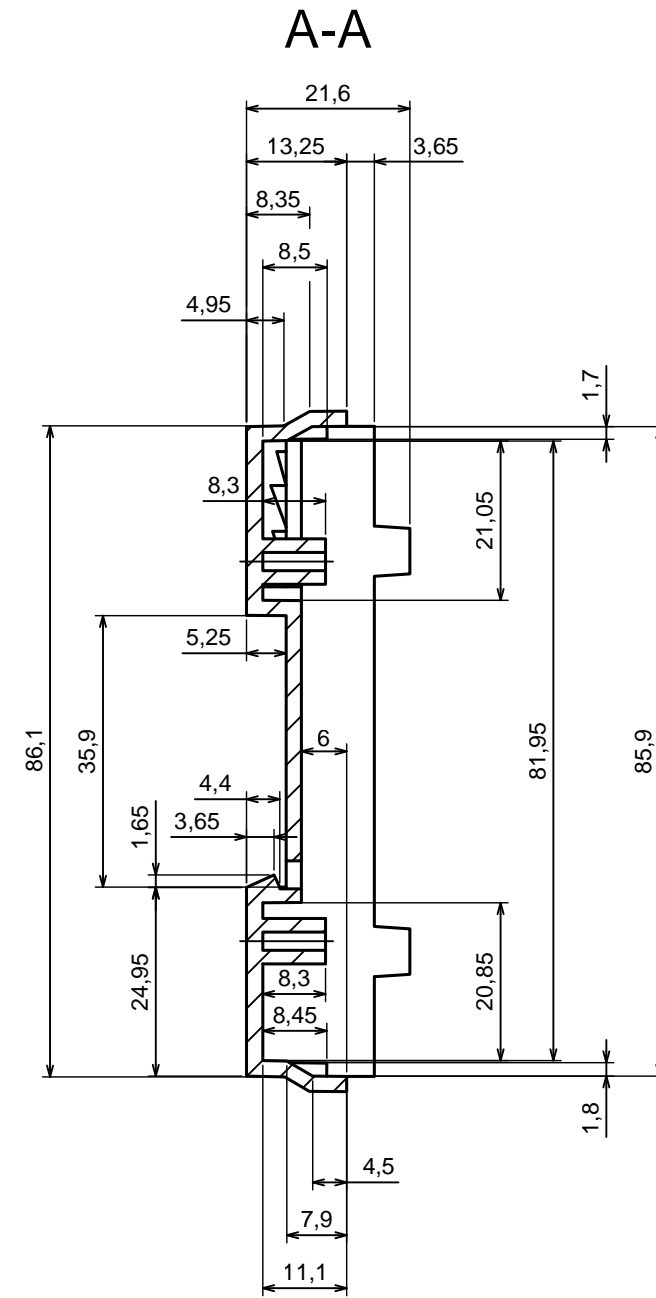

|  |                           |   |
|--|---------------------------|---|
| All rights reserved, Copyright Kradox 2016 |                           |   |
| Product model                              | Enclosure Z109 - assembly |   |
| Format: A3                                 | Material: PS, ABS         |  |
| Scale 1:1                                  | Tolerance: +/- 0.5        |   |

All rights reserved, Copyright Kradox 2016

Product model Enclosure Z109 - base

Format: A3 Material: PS, ABS

Scale 1:1 Tolerance: +/- 0.5

|  |                        |
|--|------------------------|
| All rights reserved, Copyright Kradox 2016 |                        |
| Product model                              | Enclosure Z109 - cover |
| Format: A3                                 | Material: PS, ABS      |
| Scale 1:1                                  | Tolerance: +/- 0.5     |

|  |                         |   |
|--|-------------------------|---|
| All rights reserved, Copyright Kradox 2016 |                         |   |
| Product model                              | Enclosure Z109 - filter |   |
| Format: A3                                 | Material: PS, ABS       |  |
| Scale 1:1                                  | Tolerance: +/- 0.5      |   |

|  |                       |   |
|--|-----------------------|---|
| All rights reserved, Copyright Kradex 2016 |                       |   |
| Product model                              | Enclosure Z109 - hook |   |
| Format: A3                                 | Material: PS, ABS     |  |
| Scale 2:1                                  | Tolerance: +/- 0.5    |   |