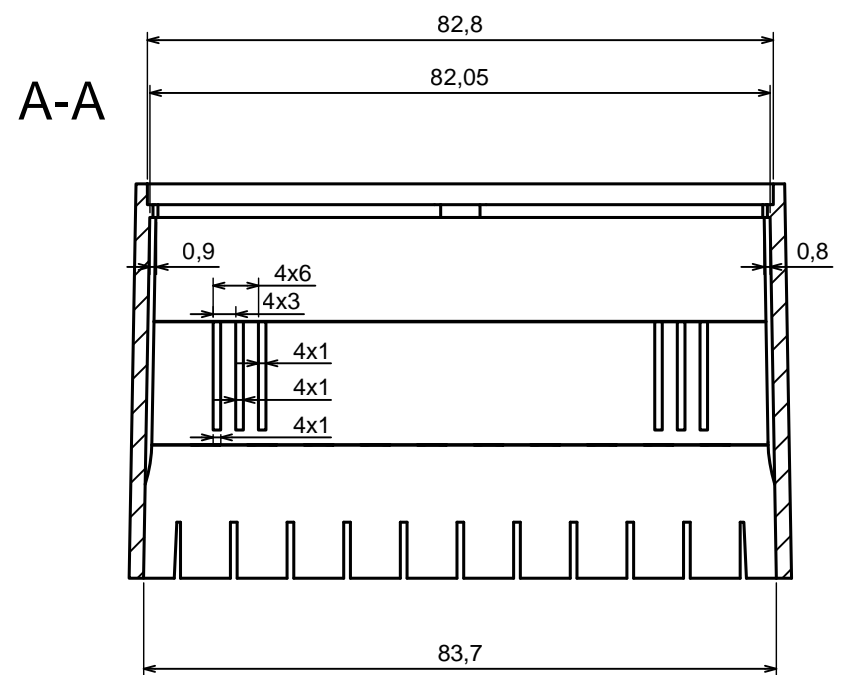

|  |                           |   |
|--|---------------------------|---|
| All rights reserved, Copyright Kradox 2016 |                           |   |
| Product model                              | Enclosure Z109 - assembly |   |
| Format: A3                                 | Material: PS, ABS         |  |
| Scale 1:1                                  | Tolerance: +/- 0.5        |   |

All rights reserved, Copyright Kradox 2016

Product model Enclosure Z109 - base

Format: A3 Material: PS, ABS

Scale 1:1 Tolerance: +/- 0.5

|  |                        |
|--|------------------------|
| All rights reserved, Copyright Kradox 2016 |                        |
| Product model                              | Enclosure Z109 - cover |
| Format: A3                                 | Material: PS, ABS      |
| Scale 1:1                                  | Tolerance: +/- 0.5     |

|  |                         |   |
|--|-------------------------|---|
| All rights reserved, Copyright Kradox 2016 |                         |   |
| Product model                              | Enclosure Z109 - filter |   |
| Format: A3                                 | Material: PS, ABS       |  |
| Scale 1:1                                  | Tolerance: +/- 0.5      |   |

|  |                       |   |
|--|-----------------------|---|
| All rights reserved, Copyright Kradex 2016 |                       |   |
| Product model                              | Enclosure Z109 - hook |   |
| Format: A3                                 | Material: PS, ABS     |  |
| Scale 2:1                                  | Tolerance: +/- 0.5    |   |