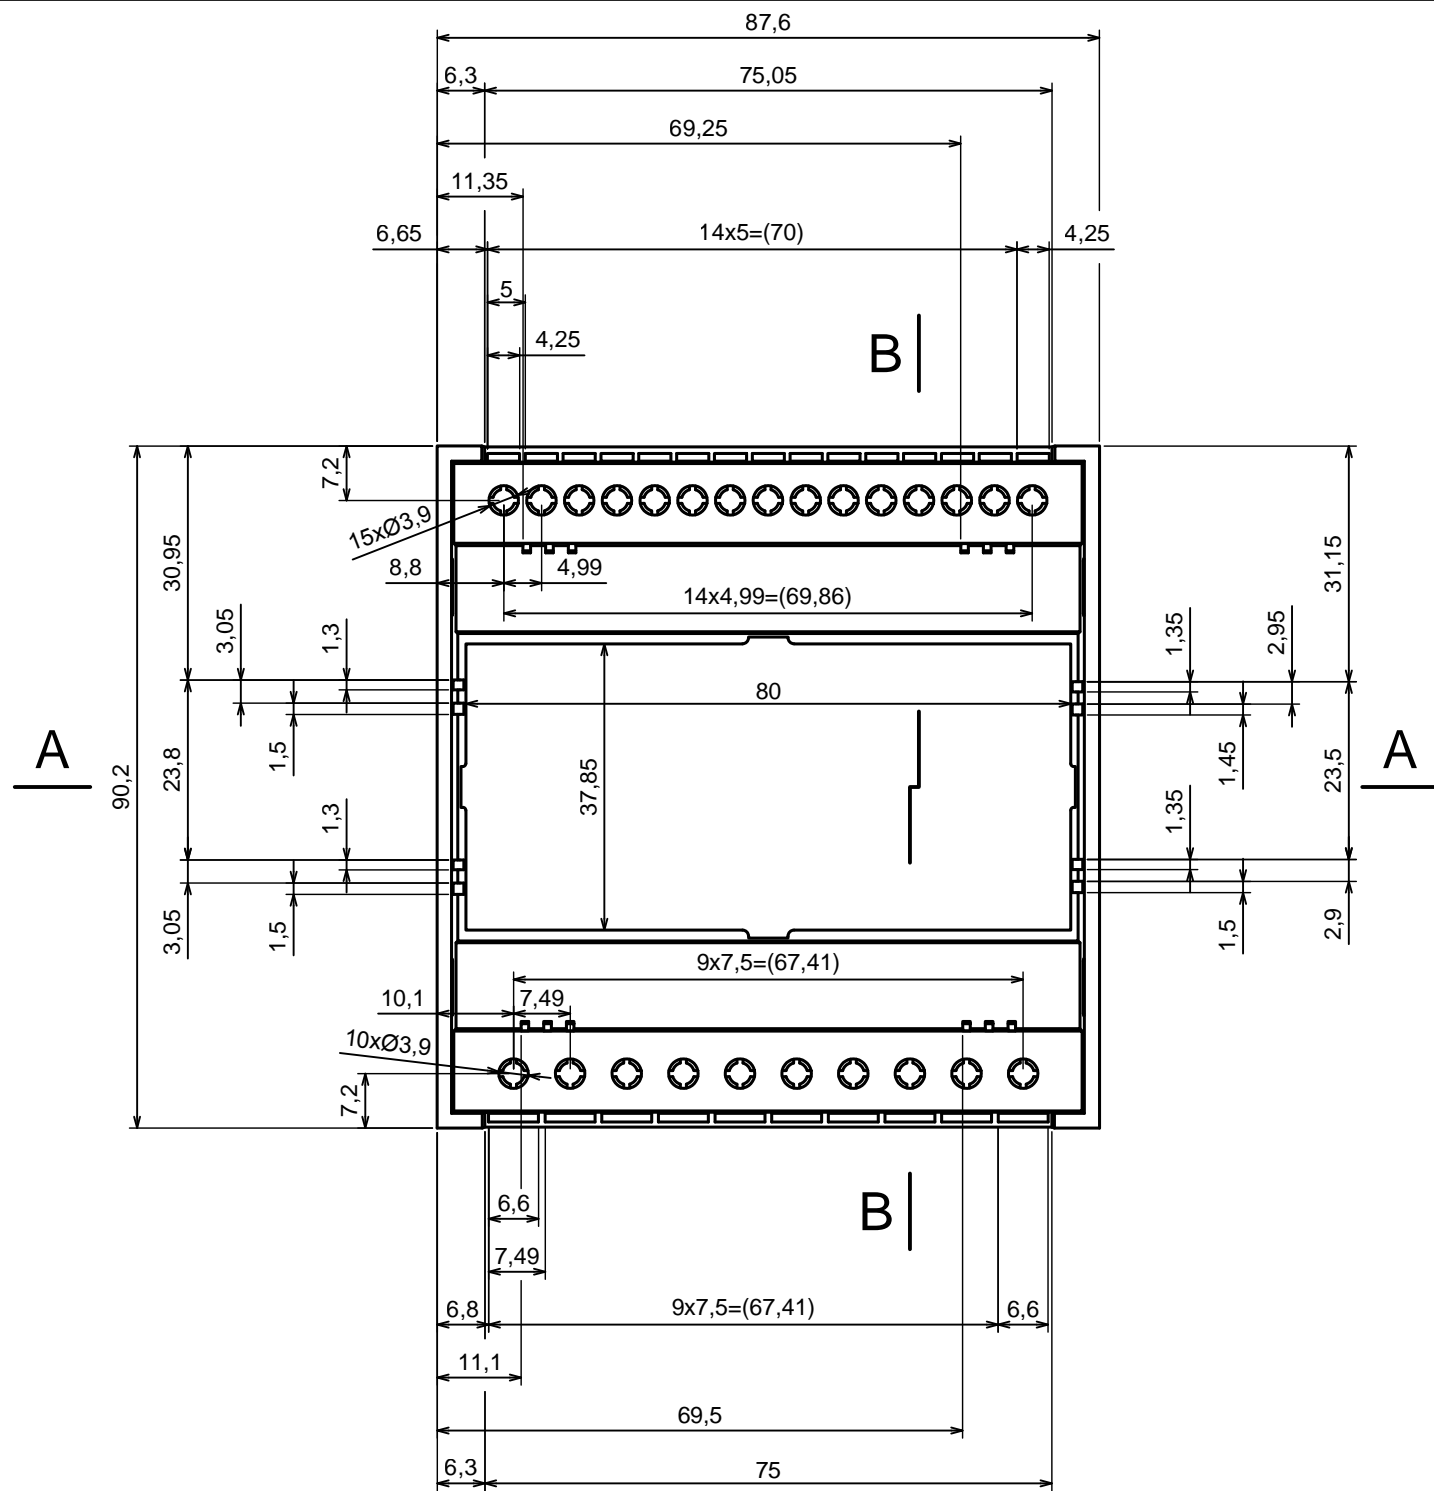

|  |                           |   |
|--|---------------------------|---|
| All rights reserved, Copyright Kradox 2016 |                           |   |
| Product model                              | Enclosure Z109 - assembly |   |
| Format: A3                                 | Material: PS, ABS         |  |
| Scale 1:1                                  | Tolerance: +/- 0.5        |   |

All rights reserved, Copyright Kradox 2016

Product model Enclosure Z109 - base

Format: A3 Material: PS, ABS

Scale 1:1 Tolerance: +/- 0.5

|  |                        |
|--|------------------------|
| All rights reserved, Copyright Kradox 2016 |                        |
| Product model                              | Enclosure Z109 - cover |
| Format: A3                                 | Material: PS, ABS      |
| Scale 1:1                                  | Tolerance: +/- 0.5     |

|  |                         |   |
|--|-------------------------|---|
| All rights reserved, Copyright Kradox 2016 |                         |   |
| Product model                              | Enclosure Z109 - filter |   |
| Format: A3                                 | Material: PS, ABS       |  |
| Scale 1:1                                  | Tolerance: +/- 0.5      |   |

|  |                       |   |
|--|-----------------------|---|
| All rights reserved, Copyright Kradex 2016 |                       |   |
| Product model                              | Enclosure Z109 - hook |   |
| Format: A3                                 | Material: PS, ABS     |  |
| Scale 2:1                                  | Tolerance: +/- 0.5    |   |