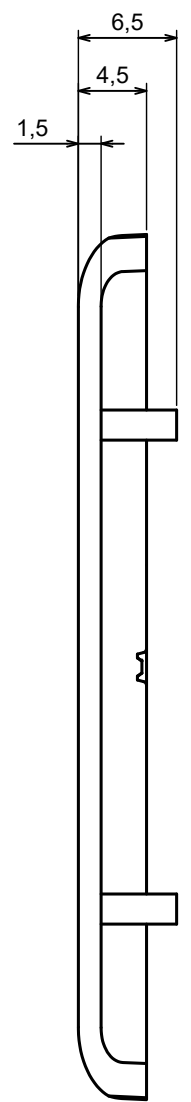

All rights reserved, Copyright Kradox 2023

Product model	Enclosure ZM92.57.25U - Assembly
---------------	----------------------------------

Format: A3	Material: PC, ABS
------------	-------------------

Scale 1:1	Tolerance: +/- 0.5
-----------	--------------------

All rights reserved, Copyright Kradex 2023		
Product model	Enclosure ZM92.57.25U - Base	
Format: A3	Material: ABS	
Scale 1:1	Tolerance: +/- 0.5	

All rights reserved, Copyright Kradox 2023		
Product model	Enclosure ZM92.57.25U - Cover	
Format: A3	Material: ABS	
Scale 1:1	Tolerance: +/- 0.5	

All rights reserved, Copyright Kradox 2023		
Product model	Enclosure ZM92.57.25U - Cap	
Format: A3	Material: ABS	
Scale 1:1	Tolerance: +/- 0.5	