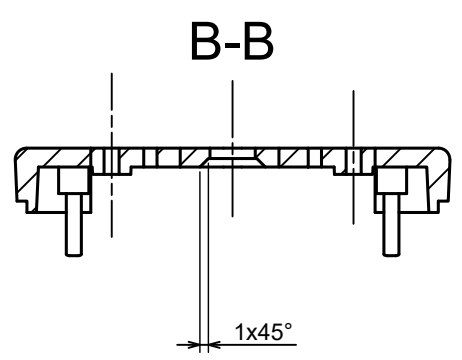

All rights reserved, Copyright Kradox 2023

Product model	Enclosure ZM92.57.25U - Assembly
---------------	----------------------------------

Format: A3	Material: PC, ABS
------------	-------------------

Scale 1:1	Tolerance: +/- 0.5
-----------	--------------------

All rights reserved, Copyright Kradex 2023		
Product model	Enclosure ZM92.57.25U - Base	
Format: A3	Material: ABS	
Scale 1:1	Tolerance: +/- 0.5	

All rights reserved, Copyright Kradox 2023		
Product model	Enclosure ZM92.57.25U - Cover	
Format: A3	Material: ABS	
Scale 1:1	Tolerance: +/- 0.5	

All rights reserved, Copyright Kradox 2023		
Product model	Enclosure ZM92.57.25U - Cap	
Format: A3	Material: ABS	
Scale 1:1	Tolerance: +/- 0.5	