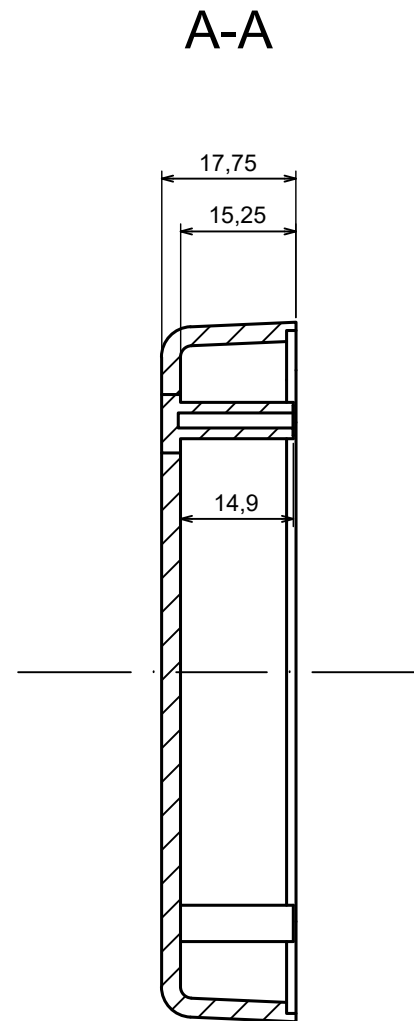

All rights reserved, Copyright Kradox 2023

Product model	Enclosure ZM92.57.25U - Assembly
---------------	----------------------------------

Format: A3	Material: PC, ABS
------------	-------------------

Scale 1:1	Tolerance: +/- 0.5
-----------	--------------------

All rights reserved, Copyright Kradex 2023		
Product model	Enclosure ZM92.57.25U - Base	
Format: A3	Material: ABS	
Scale 1:1	Tolerance: +/- 0.5	

All rights reserved, Copyright Kradox 2023		
Product model	Enclosure ZM92.57.25U - Cover	
Format: A3	Material: ABS	
Scale 1:1	Tolerance: +/- 0.5	

All rights reserved, Copyright Kradox 2023		
Product model	Enclosure ZM92.57.25U - Cap	
Format: A3	Material: ABS	
Scale 1:1	Tolerance: +/- 0.5	