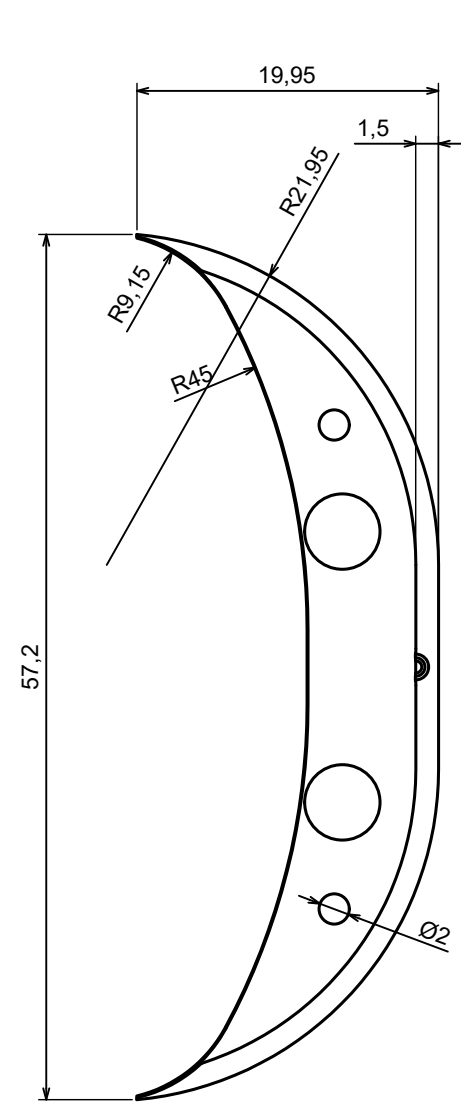

All rights reserved, Copyright Kradox 2023

Product model	Enclosure ZM92.57.25U - Assembly
---------------	----------------------------------

Format: A3	Material: PC, ABS
------------	-------------------

Scale 1:1	Tolerance: +/- 0.5
-----------	--------------------

All rights reserved, Copyright Kradex 2023		
Product model	Enclosure ZM92.57.25U - Base	
Format: A3	Material: ABS	
Scale 1:1	Tolerance: +/- 0.5	

All rights reserved, Copyright Kradox 2023		
Product model	Enclosure ZM92.57.25U - Cover	
Format: A3	Material: ABS	
Scale 1:1	Tolerance: +/- 0.5	

All rights reserved, Copyright Kradox 2023		
Product model	Enclosure ZM92.57.25U - Cap	
Format: A3	Material: ABS	
Scale 1:1	Tolerance: +/- 0.5	