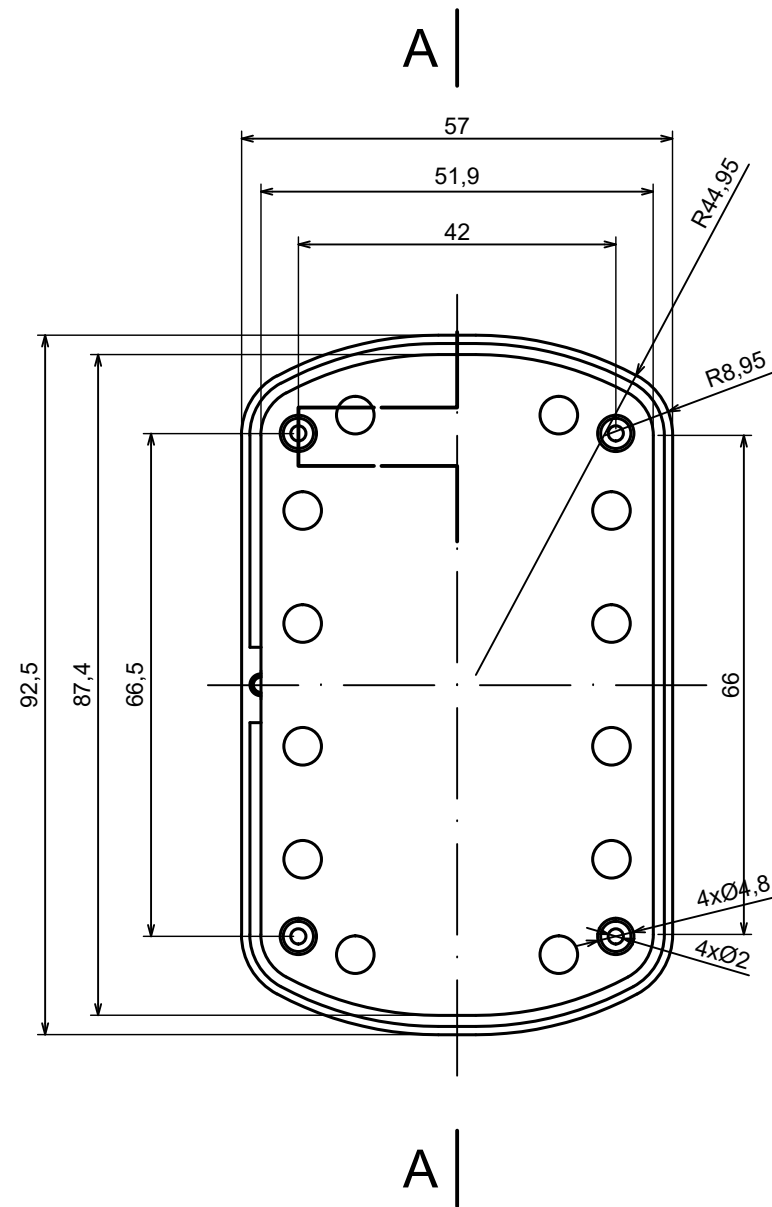

All rights reserved, Copyright Kradox 2023

Product model	Enclosure ZM92.57.25U - Assembly
---------------	----------------------------------

Format: A3	Material: PC, ABS
------------	-------------------

Scale 1:1	Tolerance: +/- 0.5
-----------	--------------------

All rights reserved, Copyright Kradex 2023		
Product model	Enclosure ZM92.57.25U - Base	
Format: A3	Material: ABS	
Scale 1:1	Tolerance: +/- 0.5	

All rights reserved, Copyright Kradox 2023		
Product model	Enclosure ZM92.57.25U - Cover	
Format: A3	Material: ABS	
Scale 1:1	Tolerance: +/- 0.5	

All rights reserved, Copyright Kradox 2023		
Product model	Enclosure ZM92.57.25U - Cap	
Format: A3	Material: ABS	
Scale 1:1	Tolerance: +/- 0.5	