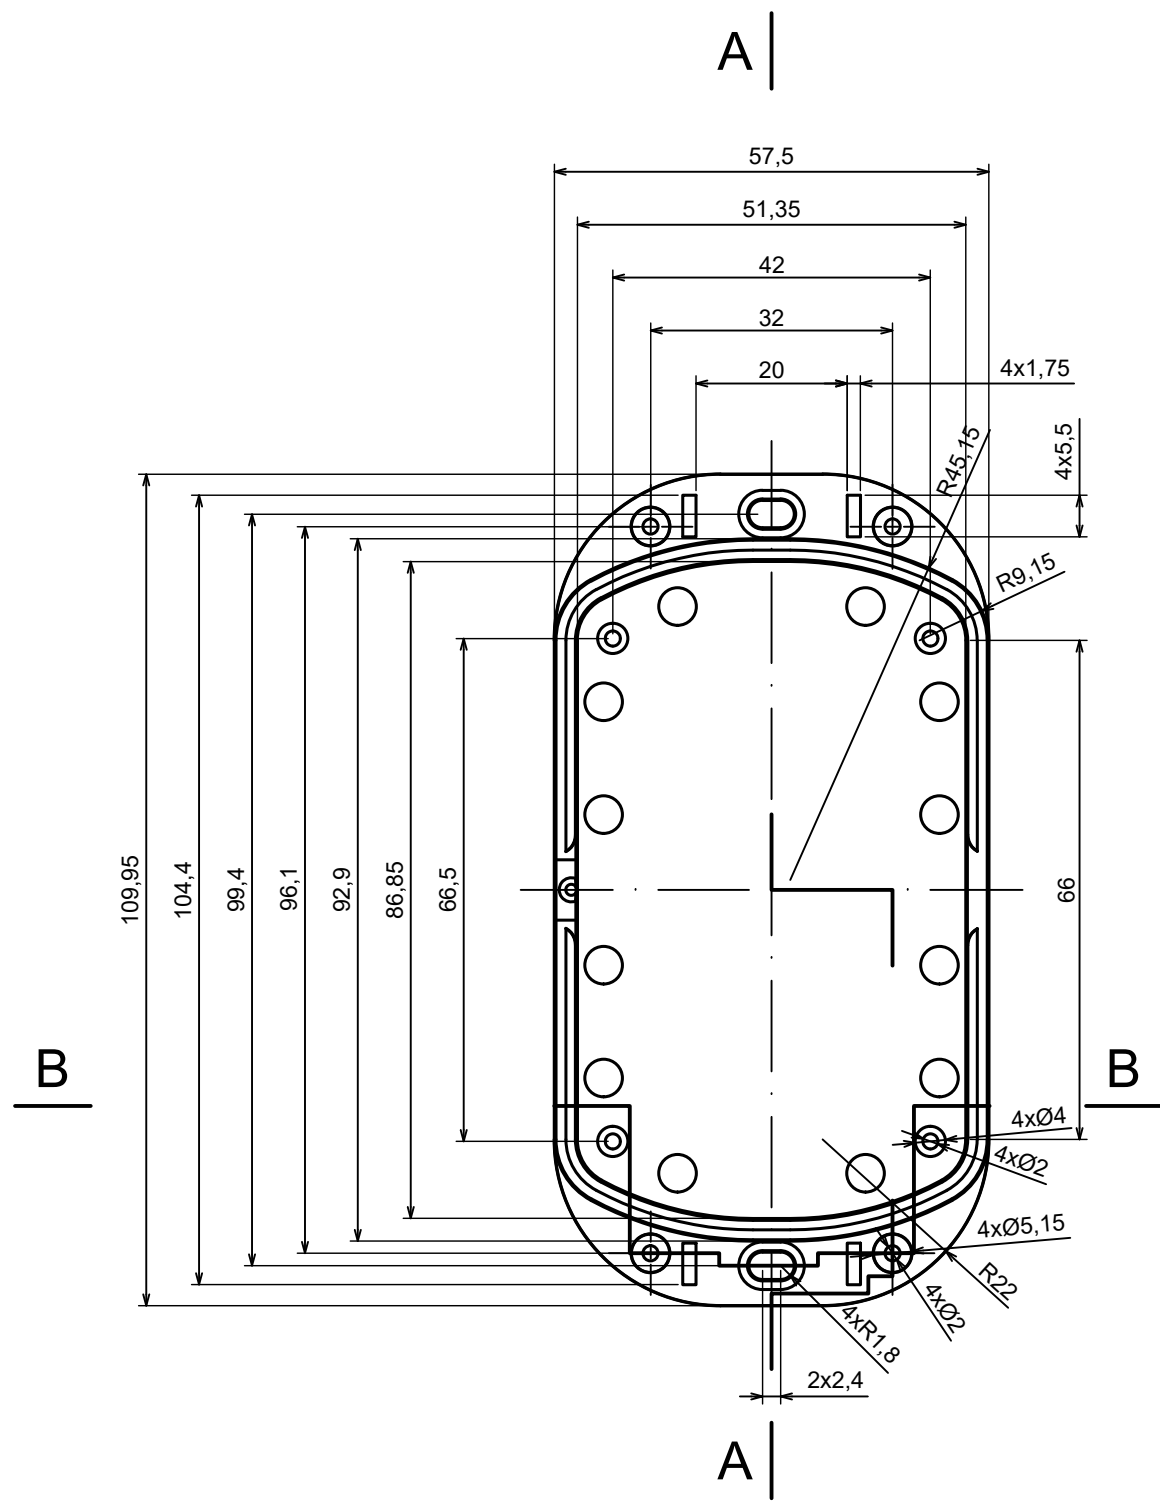

All rights reserved, Copyright Kradox 2023

Product model	Enclosure ZM92.57.25U - Assembly
---------------	----------------------------------

Format: A3	Material: PC, ABS
------------	-------------------

Scale 1:1	Tolerance: +/- 0.5
-----------	--------------------

All rights reserved, Copyright Kradex 2023		
Product model	Enclosure ZM92.57.25U - Base	
Format: A3	Material: ABS	
Scale 1:1	Tolerance: +/- 0.5	

All rights reserved, Copyright Kradox 2023		
Product model	Enclosure ZM92.57.25U - Cover	
Format: A3	Material: ABS	
Scale 1:1	Tolerance: +/- 0.5	

All rights reserved, Copyright Kradox 2023		
Product model	Enclosure ZM92.57.25U - Cap	
Format: A3	Material: ABS	
Scale 1:1	Tolerance: +/- 0.5	