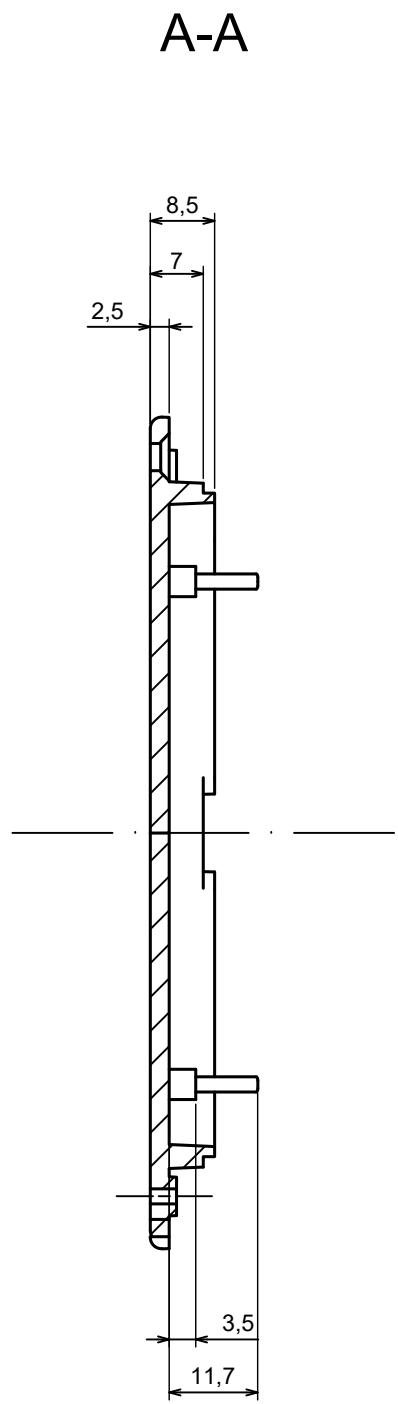

All rights reserved, Copyright Kradox 2023

Product model	Enclosure ZM92.57.25U - Assembly
---------------	----------------------------------

Format: A3	Material: PC, ABS
------------	-------------------

Scale 1:1	Tolerance: +/- 0.5
-----------	--------------------

All rights reserved, Copyright Kradex 2023		
Product model	Enclosure ZM92.57.25U - Base	
Format: A3	Material: ABS	
Scale 1:1	Tolerance: +/- 0.5	

All rights reserved, Copyright Kradox 2023		
Product model	Enclosure ZM92.57.25U - Cover	
Format: A3	Material: ABS	
Scale 1:1	Tolerance: +/- 0.5	

All rights reserved, Copyright Kradox 2023		
Product model	Enclosure ZM92.57.25U - Cap	
Format: A3	Material: ABS	
Scale 1:1	Tolerance: +/- 0.5	