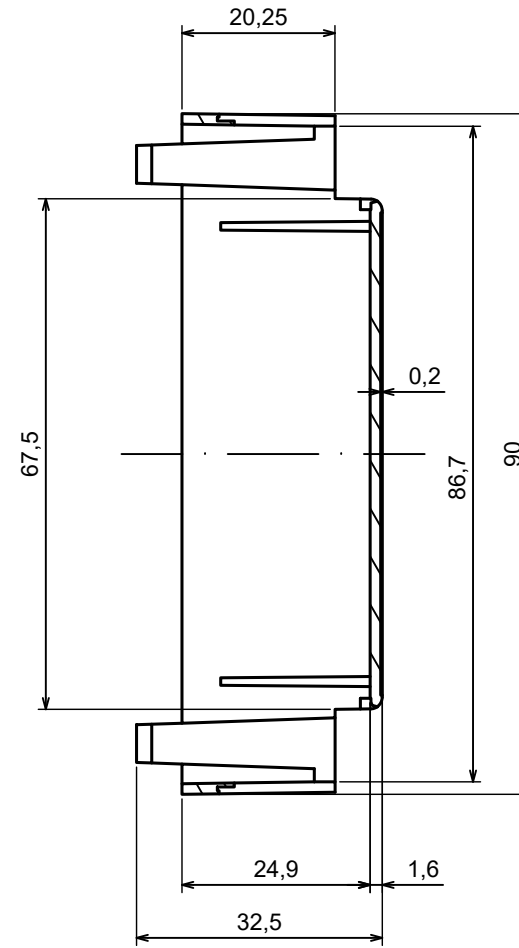

|  |                    |   |
|--|--------------------|---|
| All rights reserved. Copyright Kradox 2023 |                    |   |
| Product model                              | ZD3102 - Assembly  |   |
| Format: A3                                 | Material: ABS      |  |
| Scale 2:1                                  | Tolerance: +/- 0,3 |   |

All rights reserved. Copyright Kradex 2023

Product model ZD3102 - Base

Format: A3 Material: ABS

Scale 1:1 Tolerance: +/- 0,3

C-C  
D-D

C-C

All rights reserved. Copyright Kradox 2023

Product model ZD3102 - Cover

Format: A3 Material: ABS

Scale 1:1 Tolerance: +/- 0,3

|  |                    |   |
|--|--------------------|---|
| All rights reserved. Copyright Kradox 2023 |                    |   |
| Product model                              | ZD3102 - Hook      |   |
| Format: A3                                 | Material: ABS      |  |
| Scale 5:1                                  | Tolerance: +/- 0,3 |   |