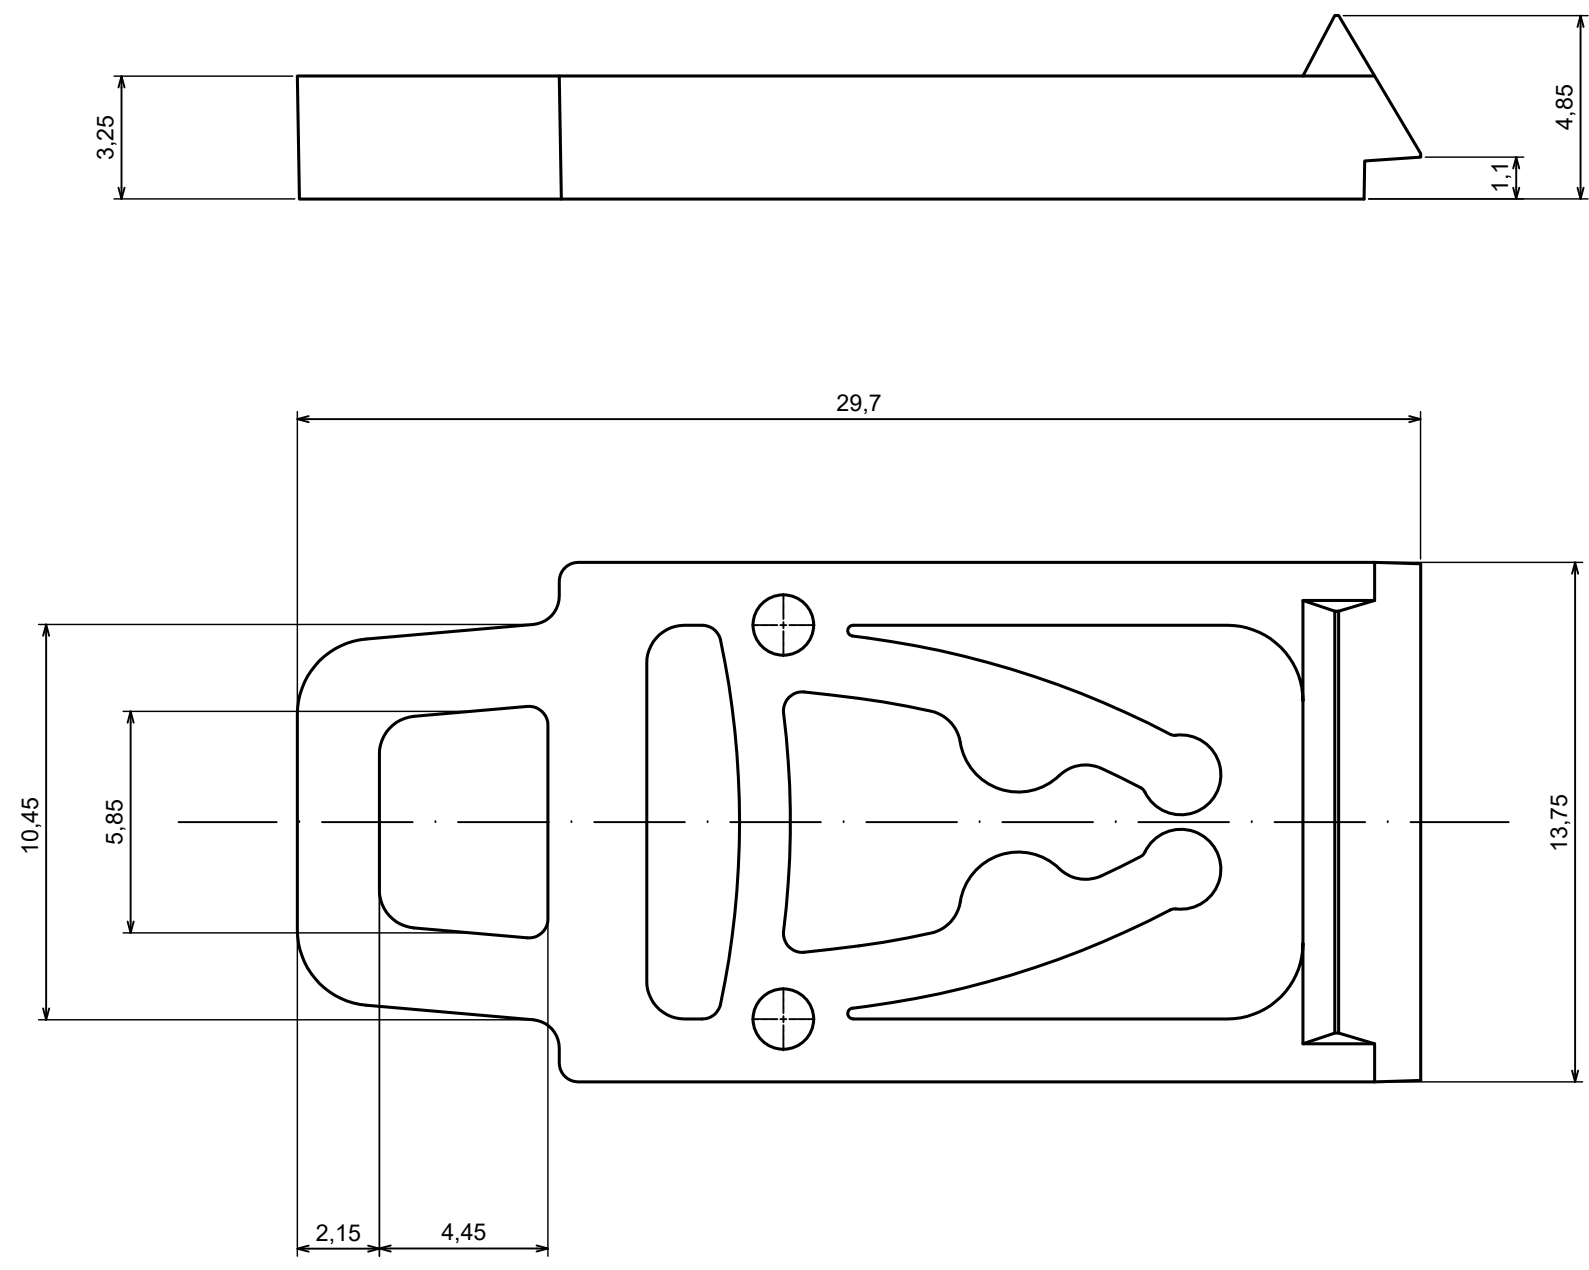

|  |                    |   |
|--|--------------------|---|
| All rights reserved. Copyright Kradox 2023 |                    |   |
| Product model                              | ZD3102 - Assembly  |   |
| Format: A3                                 | Material: ABS      |  |
| Scale 2:1                                  | Tolerance: +/- 0,3 |   |

All rights reserved. Copyright Kradex 2023

Product model ZD3102 - Base

Format: A3 Material: ABS

Scale 1:1 Tolerance: +/- 0,3

C-C  
D-D

C-C

All rights reserved. Copyright Kradox 2023

Product model ZD3102 - Cover

Format: A3 Material: ABS

Scale 1:1 Tolerance: +/- 0,3

|  |                    |   |
|--|--------------------|---|
| All rights reserved. Copyright Kradox 2023 |                    |   |
| Product model                              | ZD3102 - Hook      |   |
| Format: A3                                 | Material: ABS      |  |
| Scale 5:1                                  | Tolerance: +/- 0,3 |   |