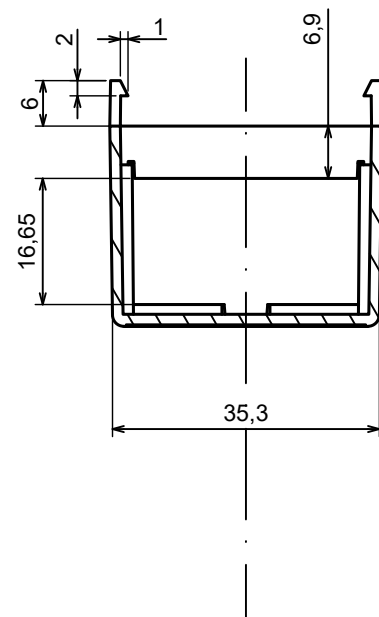

|  |                    |   |
|--|--------------------|---|
| All rights reserved. Copyright Kradox 2023 |                    |   |
| Product model                              | ZD3102 - Assembly  |   |
| Format: A3                                 | Material: ABS      |  |
| Scale 2:1                                  | Tolerance: +/- 0,3 |   |

All rights reserved. Copyright Kradex 2023

Product model ZD3102 - Base

Format: A3 Material: ABS

Scale 1:1 Tolerance: +/- 0,3

C-C  
D-D

C-C

All rights reserved. Copyright Kradox 2023

Product model ZD3102 - Cover

Format: A3 Material: ABS

Scale 1:1 Tolerance: +/- 0,3

|  |                    |   |
|--|--------------------|---|
| All rights reserved. Copyright Kradox 2023 |                    |   |
| Product model                              | ZD3102 - Hook      |   |
| Format: A3                                 | Material: ABS      |  |
| Scale 5:1                                  | Tolerance: +/- 0,3 |   |