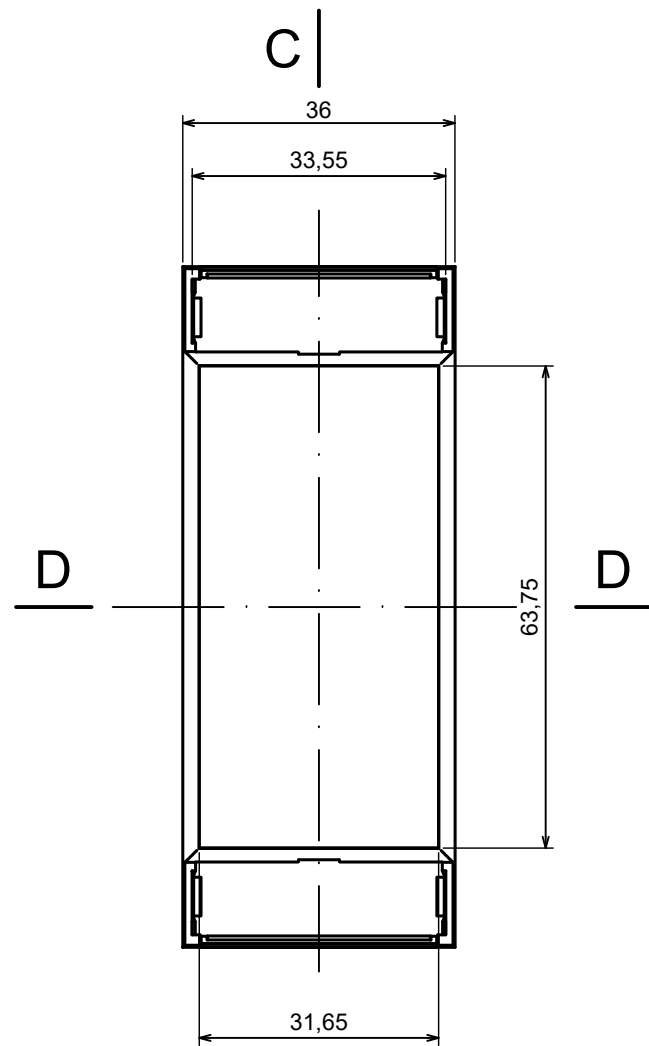

|  |                    |   |
|--|--------------------|---|
| All rights reserved. Copyright Kradox 2023 |                    |   |
| Product model                              | ZD3102 - Assembly  |   |
| Format: A3                                 | Material: ABS      |  |
| Scale 2:1                                  | Tolerance: +/- 0,3 |   |

All rights reserved. Copyright Kradex 2023

Product model ZD3102 - Base

Format: A3 Material: ABS

Scale 1:1 Tolerance: +/- 0,3

C-C  
D-D

C-C

All rights reserved. Copyright Kradox 2023

Product model ZD3102 - Cover

Format: A3 Material: ABS

Scale 1:1 Tolerance: +/- 0,3

|  |                    |   |
|--|--------------------|---|
| All rights reserved. Copyright Kradox 2023 |                    |   |
| Product model                              | ZD3102 - Hook      |   |
| Format: A3                                 | Material: ABS      |  |
| Scale 5:1                                  | Tolerance: +/- 0,3 |   |