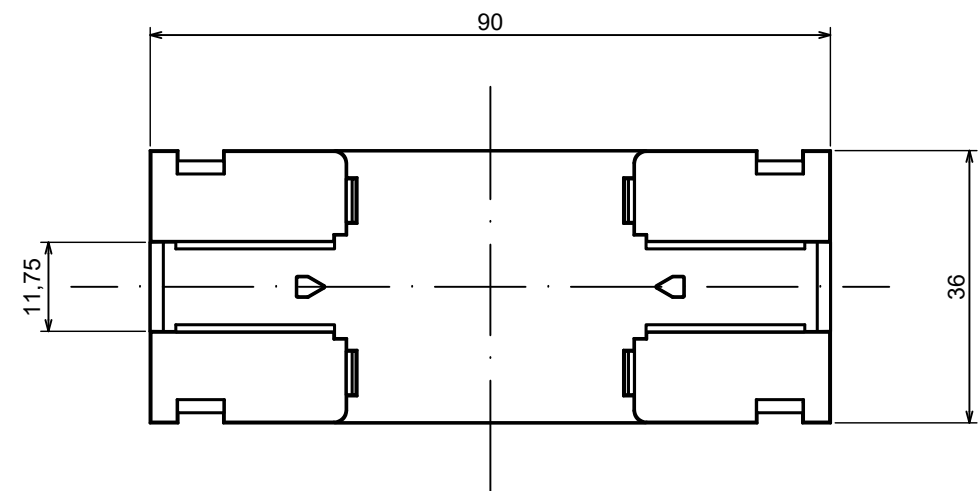

|  |                    |   |
|--|--------------------|---|
| All rights reserved. Copyright Kradox 2023 |                    |   |
| Product model                              | ZD3102 - Assembly  |   |
| Format: A3                                 | Material: ABS      |  |
| Scale 2:1                                  | Tolerance: +/- 0,3 |   |

All rights reserved. Copyright Kradex 2023

Product model ZD3102 - Base

Format: A3 Material: ABS

Scale 1:1 Tolerance: +/- 0,3

C-C  
D-D

C-C

All rights reserved. Copyright Kradox 2023

Product model ZD3102 - Cover

Format: A3 Material: ABS

Scale 1:1 Tolerance: +/- 0,3

|  |                    |   |
|--|--------------------|---|
| All rights reserved. Copyright Kradox 2023 |                    |   |
| Product model                              | ZD3102 - Hook      |   |
| Format: A3                                 | Material: ABS      |  |
| Scale 5:1                                  | Tolerance: +/- 0,3 |   |