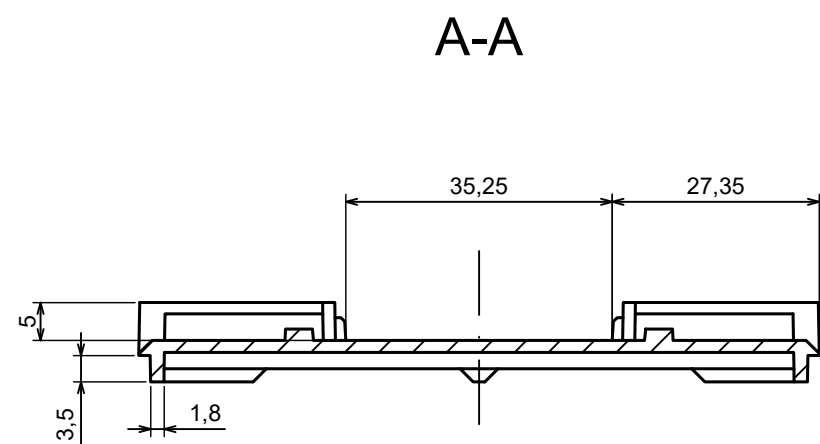

|  |                    |   |
|--|--------------------|---|
| All rights reserved. Copyright Kradox 2023 |                    |   |
| Product model                              | ZD3102 - Assembly  |   |
| Format: A3                                 | Material: ABS      |  |
| Scale 2:1                                  | Tolerance: +/- 0,3 |   |

All rights reserved. Copyright Kradex 2023

Product model ZD3102 - Base

Format: A3 Material: ABS

Scale 1:1 Tolerance: +/- 0,3

C-C  
D-D

C-C

All rights reserved. Copyright Kradox 2023

Product model ZD3102 - Cover

Format: A3 Material: ABS

Scale 1:1 Tolerance: +/- 0,3

|  |                    |   |
|--|--------------------|---|
| All rights reserved. Copyright Kradox 2023 |                    |   |
| Product model                              | ZD3102 - Hook      |   |
| Format: A3                                 | Material: ABS      |  |
| Scale 5:1                                  | Tolerance: +/- 0,3 |   |