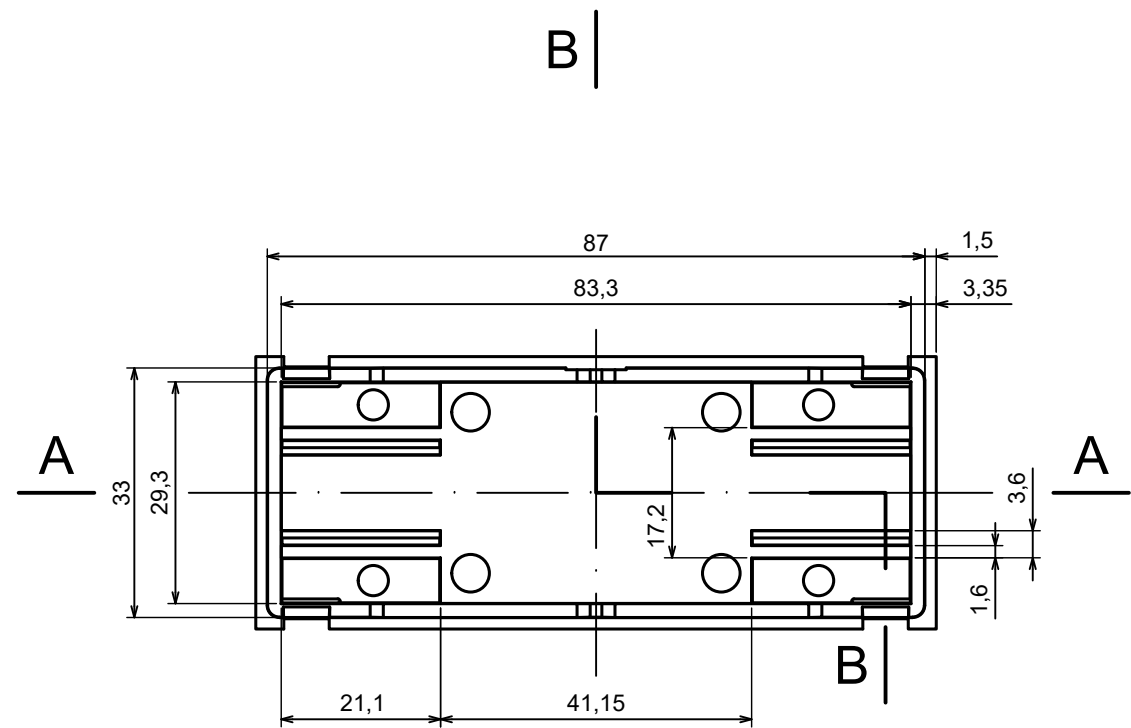

|  |                    |   |
|--|--------------------|---|
| All rights reserved. Copyright Kradox 2023 |                    |   |
| Product model                              | ZD3102 - Assembly  |   |
| Format: A3                                 | Material: ABS      |  |
| Scale 2:1                                  | Tolerance: +/- 0,3 |   |

All rights reserved. Copyright Kradex 2023

Product model ZD3102 - Base

Format: A3 Material: ABS

Scale 1:1 Tolerance: +/- 0,3

C-C  
D-D

C-C

All rights reserved. Copyright Kradox 2023

Product model ZD3102 - Cover

Format: A3 Material: ABS

Scale 1:1 Tolerance: +/- 0,3

|  |                    |   |
|--|--------------------|---|
| All rights reserved. Copyright Kradox 2023 |                    |   |
| Product model                              | ZD3102 - Hook      |   |
| Format: A3                                 | Material: ABS      |  |
| Scale 5:1                                  | Tolerance: +/- 0,3 |   |